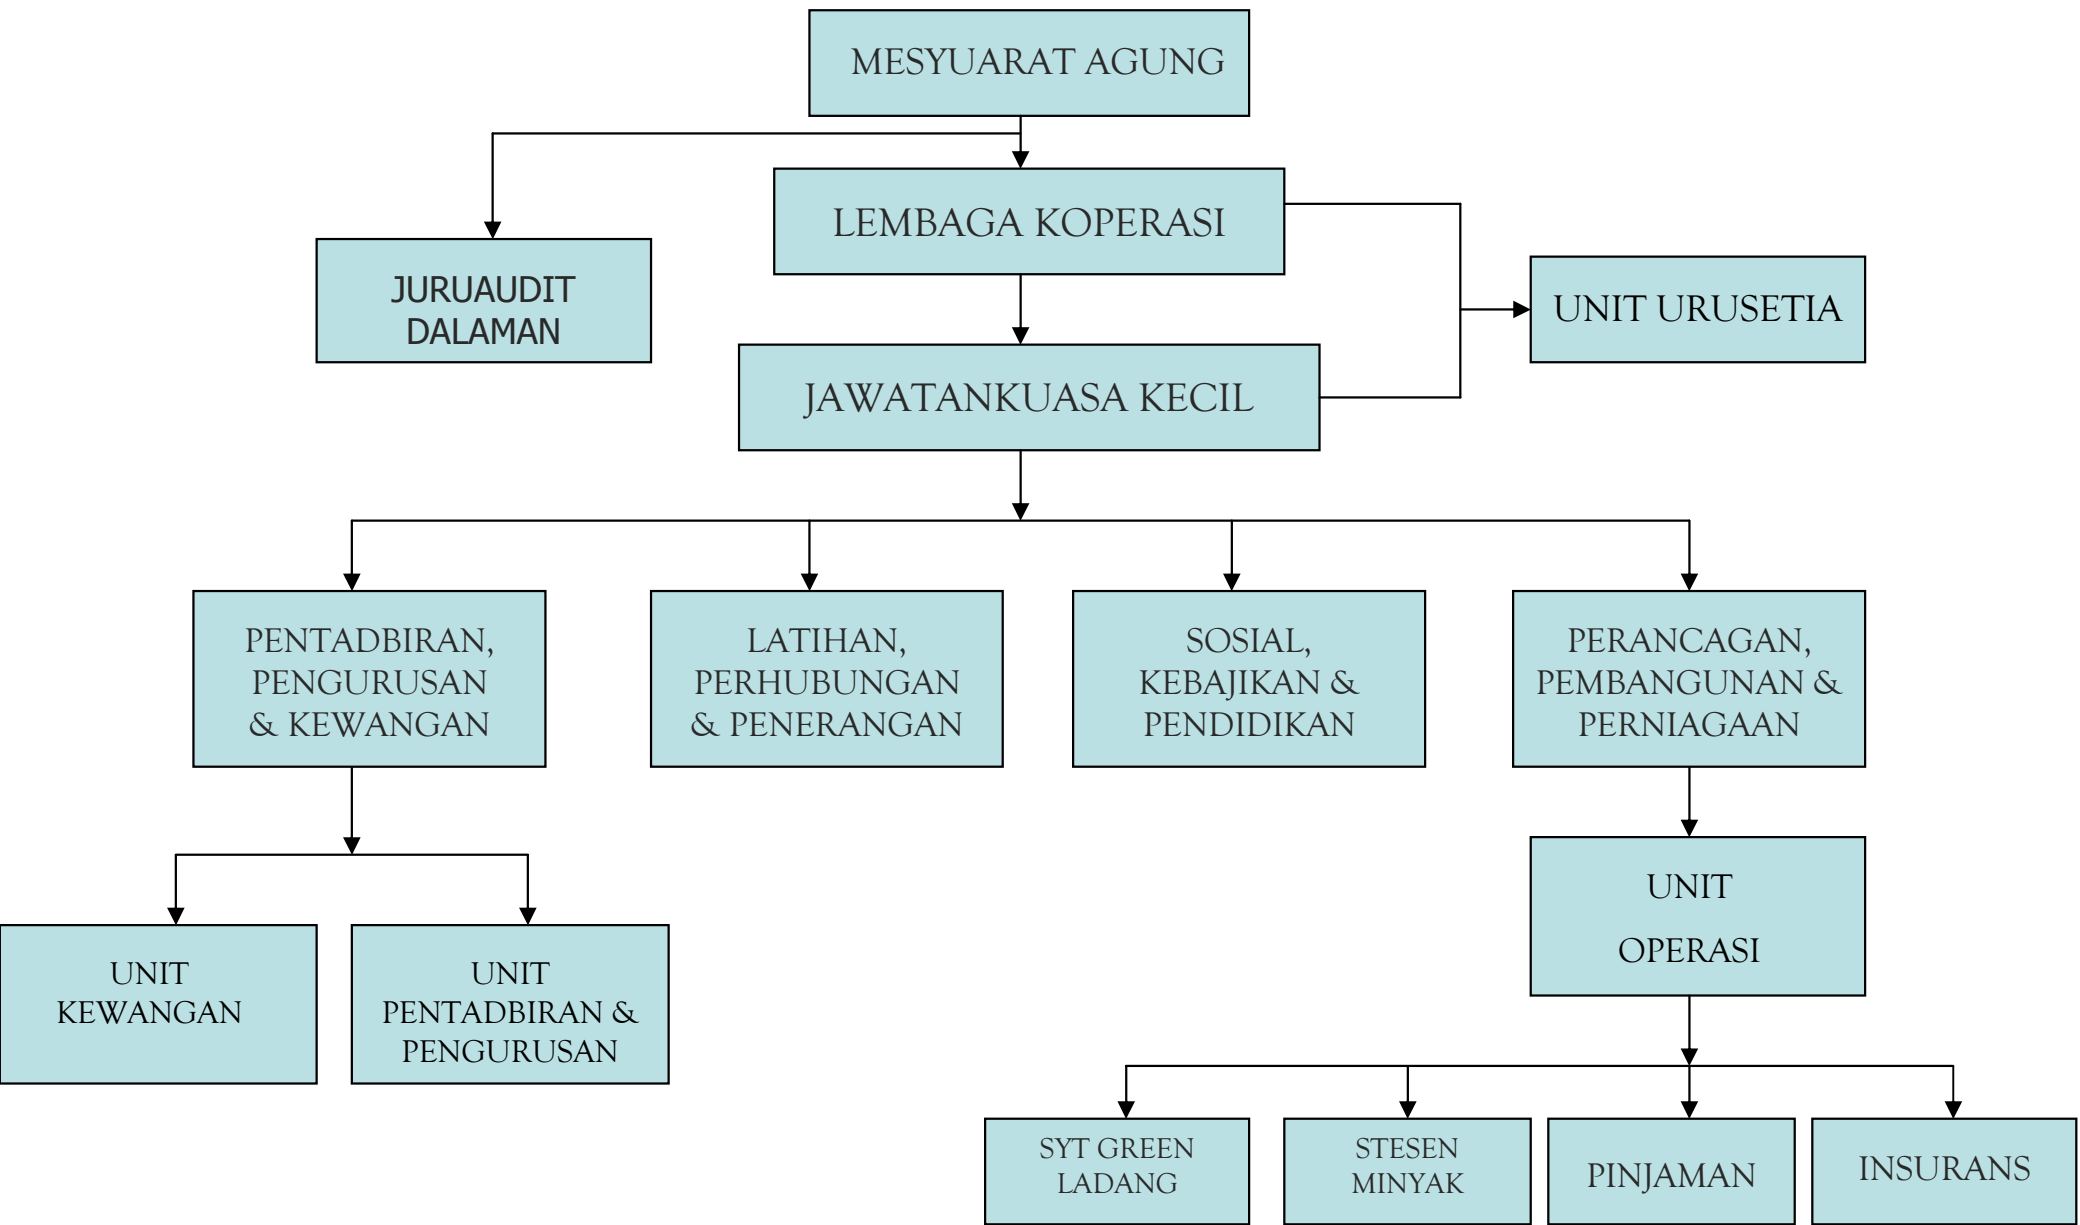

i) Struktur Lama

CARTA ORGANISASI
THE GREEN CO-OPERATIVE SOCIETY LIMITED

ii) Struktur Baru

CARTA ORGANISASI
THE GREEN CO-OPERATIVE SOCIETY LIMITED

CARTA ORGANISASI UNIT THE GREEN CO-OPERATIVE SOCIETY LIMITED