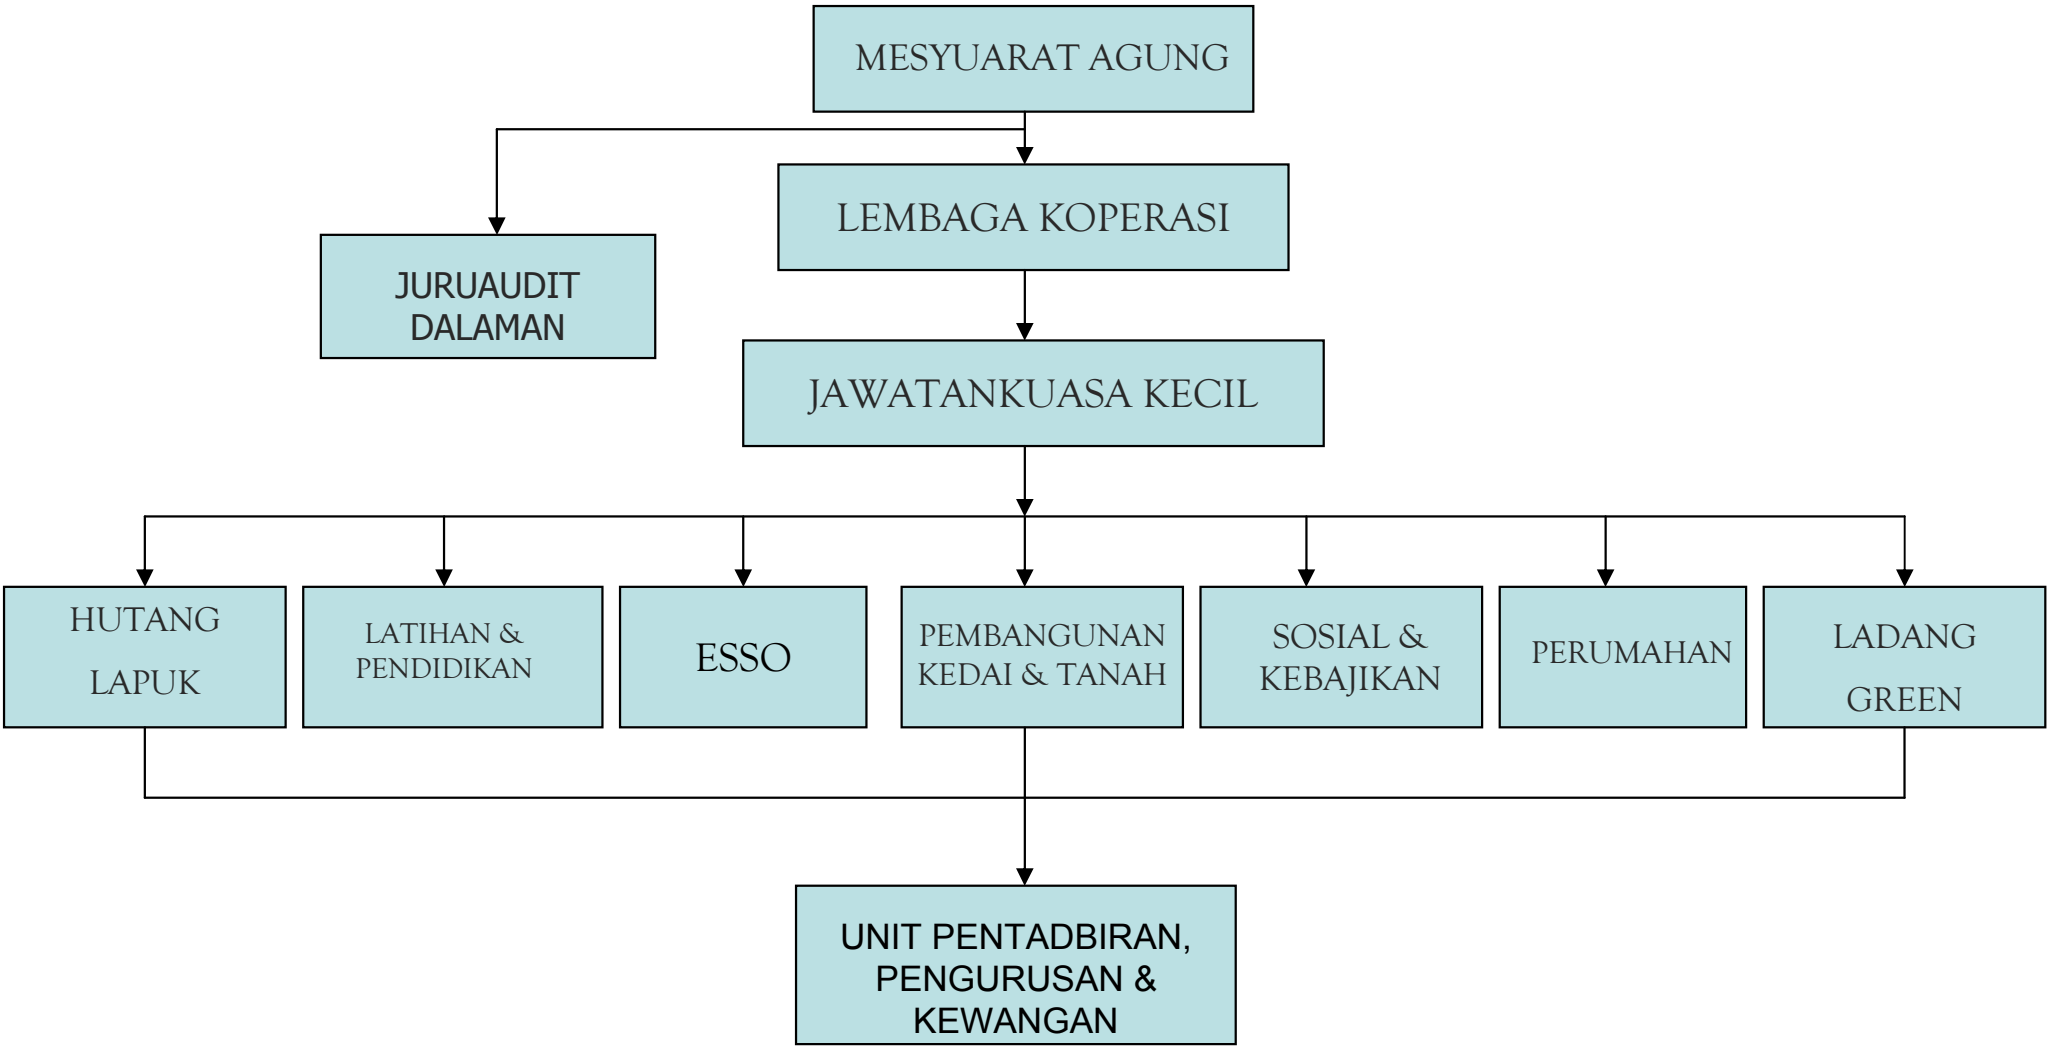

i) Struktur Lama

CARTA ORGANISASI
THE GREEN CO-OPERATIVE SOCIETY LIMITED

ii) Struktur Baru

CARTA ORGANISASI
THE GREEN CO-OPERATIVE SOCIETY LIMITED

CARTA ORGANISASI UNIT THE GREEN CO-OPERATIVE SOCIETY LIMITED